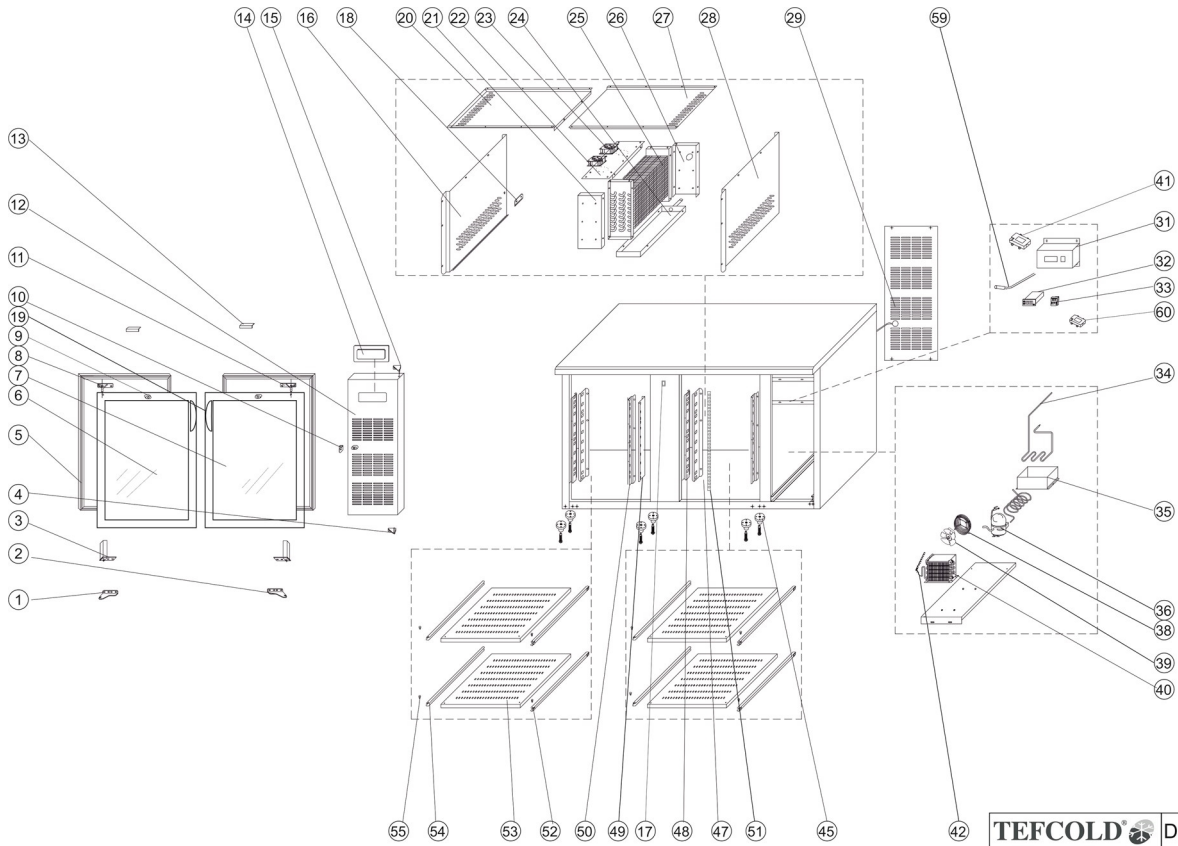

15850 / CBC210G

Position	ItemNo	Description
01	12831	Down Hinge Left
02	12835	Down Hinge Right
03	12937	Spring Hinge
04	12828	Down Hinge Front Panel
05	12044	Door Gasket
06	12308	Glass Door Left
07	12331	Glass Door Right
08	13000	Up Hinge Left
09	12115	Door Lock
10	11092	Front Panel Lock
11	13004	Up Hinge Right
12	11033	Front Panel
13	10706	Lock Hook
14	13978	Thermostat Cover
15	12997	Up Hinge Front Panel
16	33823	Evaporator Cover Left
17	13736	Lamp Switch
18	32023	Sensor Clip For CK-I
19	12702	Handle For Glass Door
20	33824	Air Conductor Left
21	33825	Evaporator Bracket Left
22	33826	Evaporator Fan Board
23	13318	Cond./Evap. Fan Rah1238B
24	11540	Evaporator Water Pan
25	14271	Evaporator from 2017
	42397	Evaporator Before 2017
26	33827	Evaporator Bracket Right
27	33828	Air Conductor Right
28	33829	Evaporator Cover Right
29	10488	Unit Room Cover
31	14050	Thermostat Support
32	14060	Thermostat XR02CX 2 Probe Blue
33	13754	Main Switch
34	13241	Defrost Water Coil
35	11573	Water Box
36	11700	Compressor EMT2121U R290
38	13304	Basket Grill
39	13333	Condenser Fan
40	14125	Condenser
41	13656	Junction Box
42	15722	Filter Drier 20 G
45	14576	Feet
47	10787	Back Support Right
48	11104	Front Support Right
49	10786	Back Support Left
50	11103	Front Support Left
51	15562	LED Lamp 2017
52	12506	Guide Right
53	15058	Shelf 430x395 mm
54	12500	Guide Left
55	14966	Plastic Lock For Shelf
56	15426	Lamp House
57	15548	LED Lamp
58	15407	Lamp Cover
59	13896	Probe NTC Dixell/Carel 10 Kohm
60	15617	LED Power Supply

15850 / CBC210G

TEFCOLD®	Date: 210425
Model: CBC210G	Rev. no.: 03
Exploded view	Rev. by: rfj
Drawing no.:	