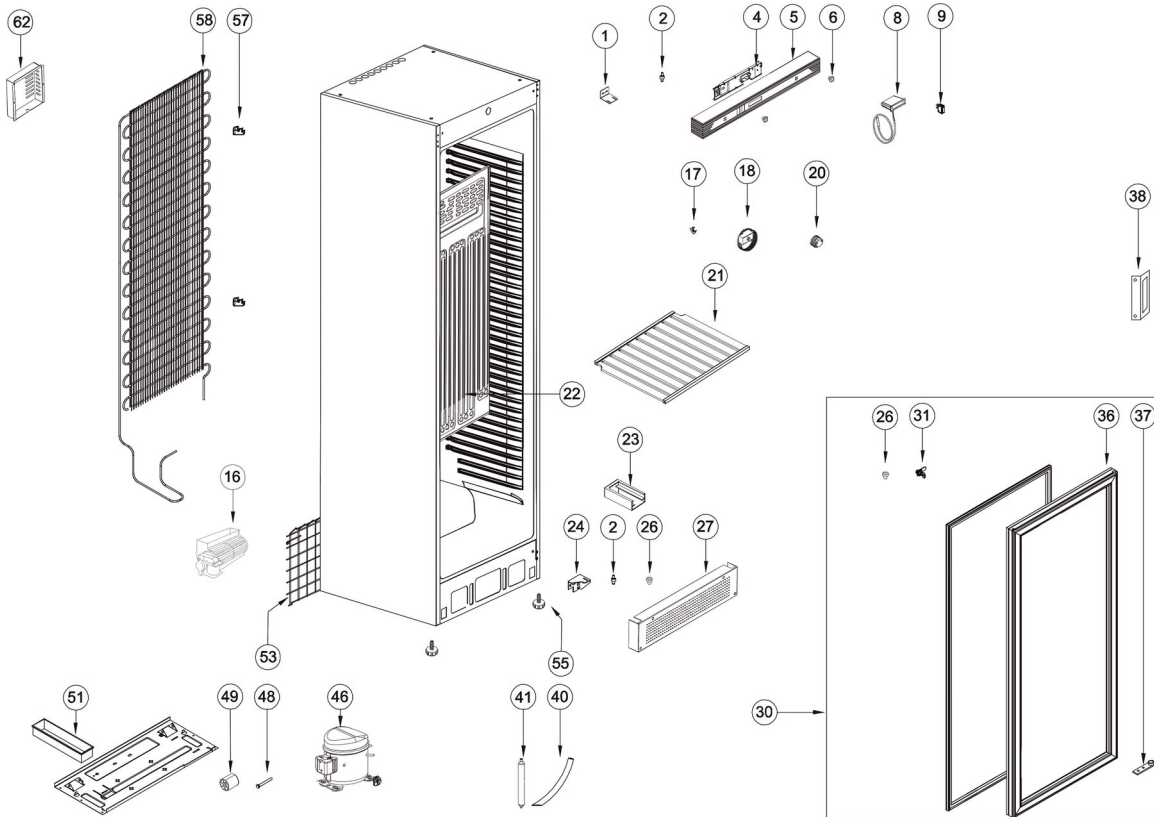

37799 / CPP1380E

Position	ItemNo	Description
01	12961	Top Hinge Base Left/Right
02	12911	Pin For Hinge
04	10944	Cover Control Panel No Light
05	13835	Control Panel SCU Black
09	13644	Green Control Lamp
16	13531	Fan Motor Int/Ext
17	13894	Probe Holder
18	16650	Thermostat Ewplus974 Blue
21	15249	Wooden Shelf 496x385
22	14346	Evaporator Black
24	12732	Bottom Hinge
26	12863	Hinge Bush
27	10817	Bottom Grill Black Hex
31	10721	Lock With Keys
36	12412	Solid Door Black
37	12808	Door Hinge Bracket
38	12665	Handle
40	11442	Drain Pipe
41	15721	Filter Drier 20 G
46	11735	Compressor HXK55AA R600A
48	14614	Pin For Big Roller
49	14608	Big Roller
51	11470	Drip Tray
53	11238	Rear Grill Black
55	14570	Adjustable Foot
57	14199	Holder For Condenser 2015
58	14079	Condenser
62	15347	Cover For Ballast

2023-01-16

37799 / CPP1380E

TEFCOLD®	Date: 201208
Model: CPP1380-I	Rev. no.: 02
Exploded view	Rev. by: rfj
Drawing no.:	